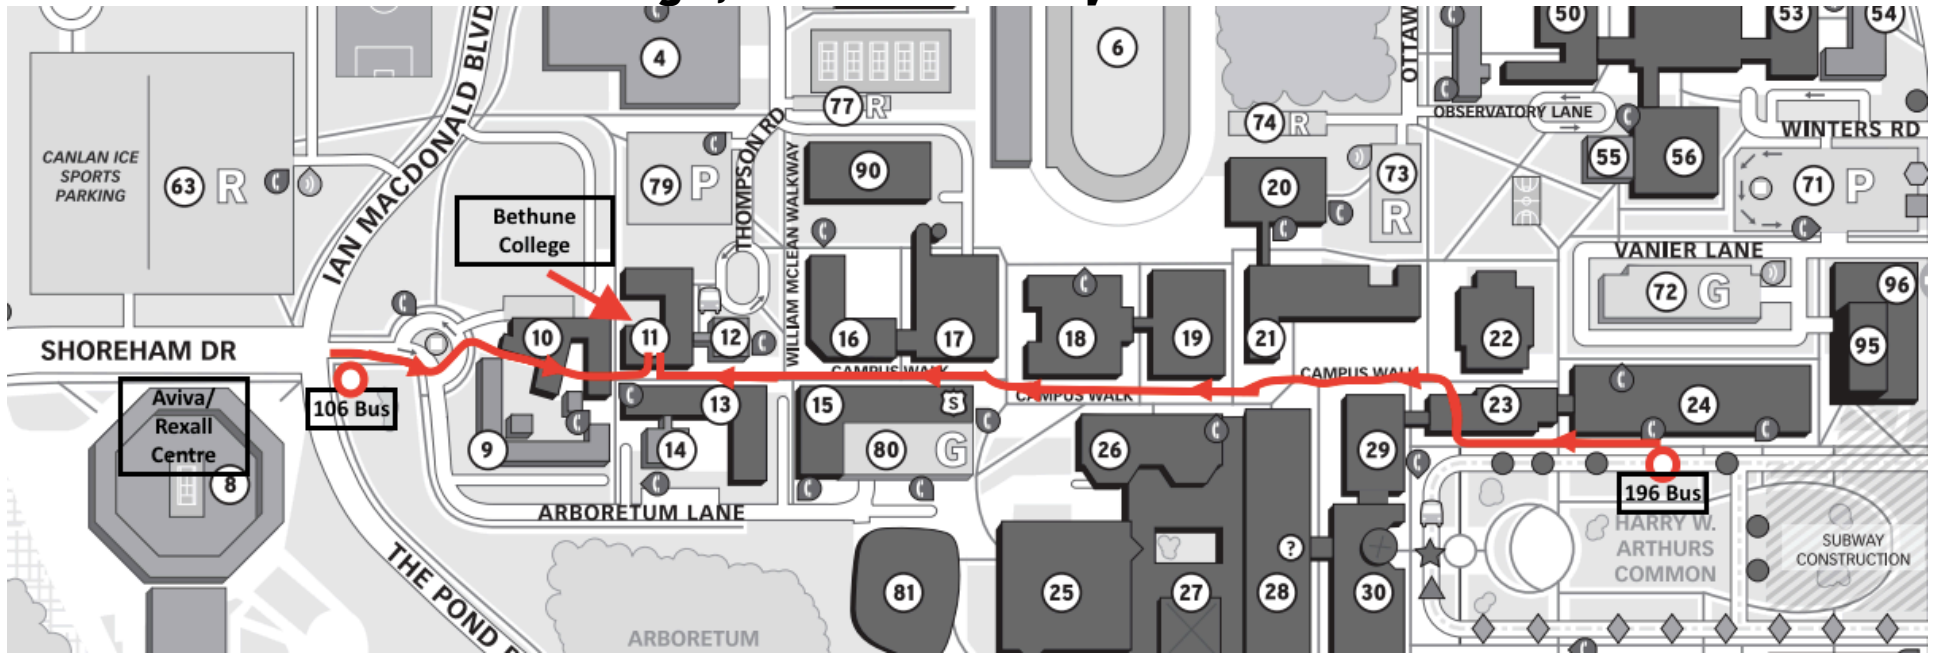

Directions to Bethune College, York University

From 196 York University Express (Time: 20-25 min)

- From Downsview Station, take the 196 York University Express from the platform on the left as you come up the escalator
- Exit the bus in front of York Lanes
- Cross through the walkway alongside the Student Centre and head left towards Campus Walk
- Proceed along Campus Walk
- Bethune is the brick building on the right

From 106 York University Bus (25-30 min; frequent stops)

- From Downsview Station, take the 106 York University Bus from the platform on the left as you come up the escalator (25-30 min; frequent stops)
- Exit the bus at the Aviva/Rexall Centre stop
- Follow the path on the right towards the roundabout
- In between the buildings, take the staircase that leads to Campus Walk
- Cross the open area at the top
- Bethune College will be the brick building on the left.